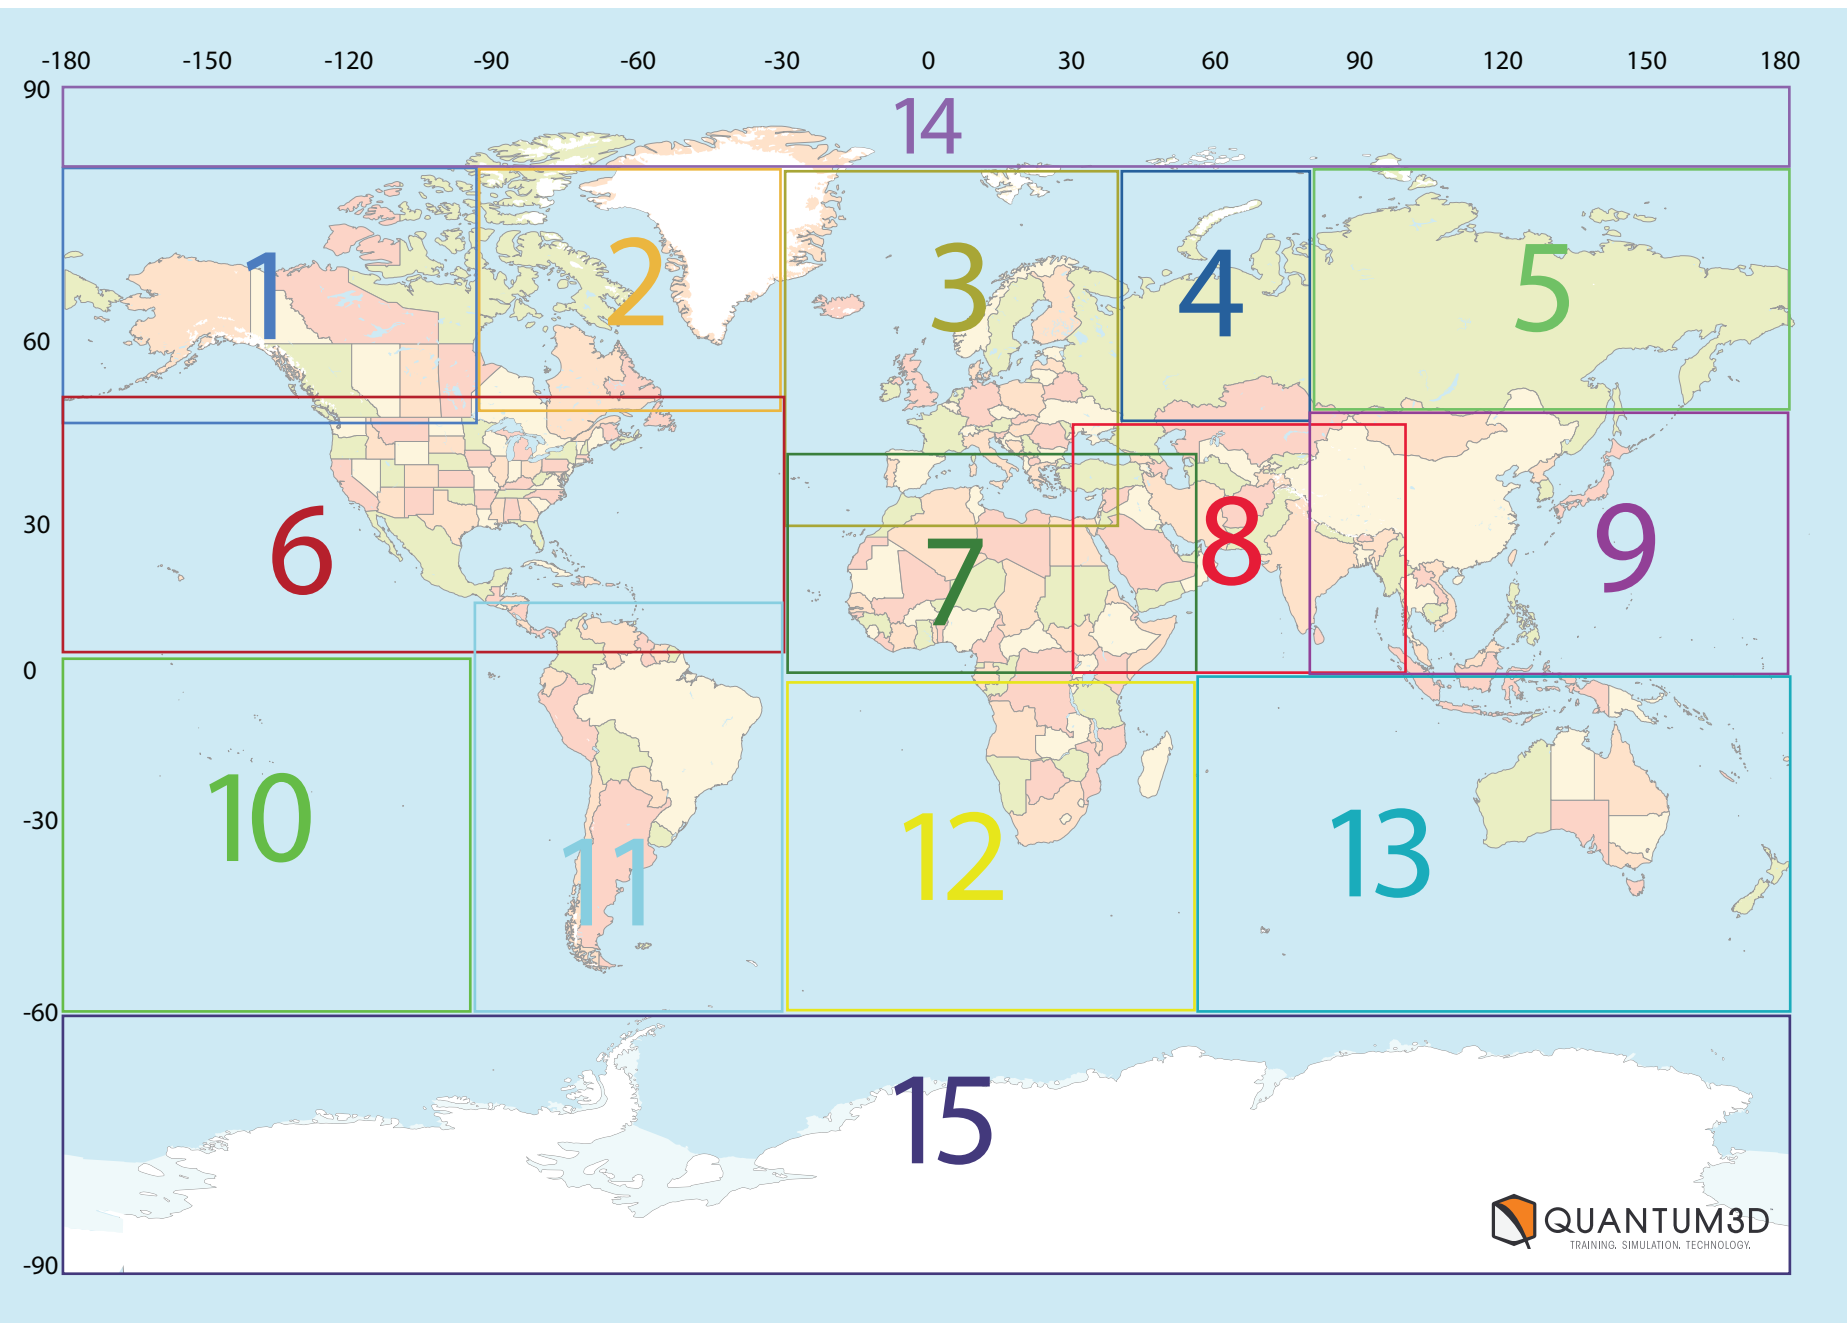

GeoScapeSE WorldWide Database Regional Areas

Regional Database Name	Regional Database Description
1 WWDB_AK_WCanada	Alaska – Western Canada
2 WWDB_ECanada	Eastern Canada – Greenland
3 WWDB_Europe	All of Europe
4 WWDB_NWAsia	North Western Russia
5 WWDB_NEAsia	North Eastern Russia
6 WWDB_CONUS	United States – Central America – Caribbean
7 WWDB_NAfrica	Northern Africa
8 WWDB_SWAsia	Saudi Arabian Peninsula – Iran – India – Georgia

Regional Database Name	Regional Database Description
9 WWDB_SEAsia	China – Japan – Korea – Malaysian Peninsula
10 WWDB_SPacific	South Eastern Pacific Islands
11 WWDB_SAmerica	All of South America
12 WWDB_SAfrica	Southern Africa
13 WWDB_Australia	Australia – New Zealand – Indonesia – South Western Pacific Islands
14 WWDB_Arctic	Arctic North Polar Cap
15 WWDB_Antarctica	Antarctic South Polar Cap