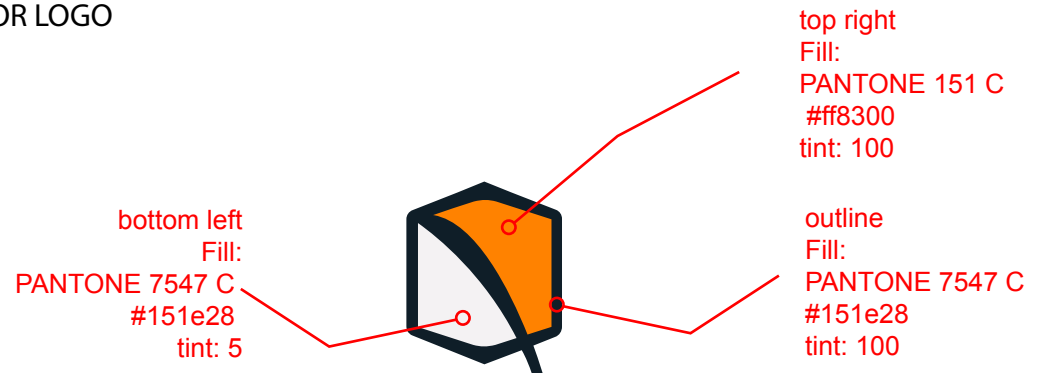

#FF8300

#151E28

#F3F2F2

COLOR LOGO

QUANTUM3D™

TRAINING. SIMULATION. TECHNOLOGY.

GRAYSCALE LOGO